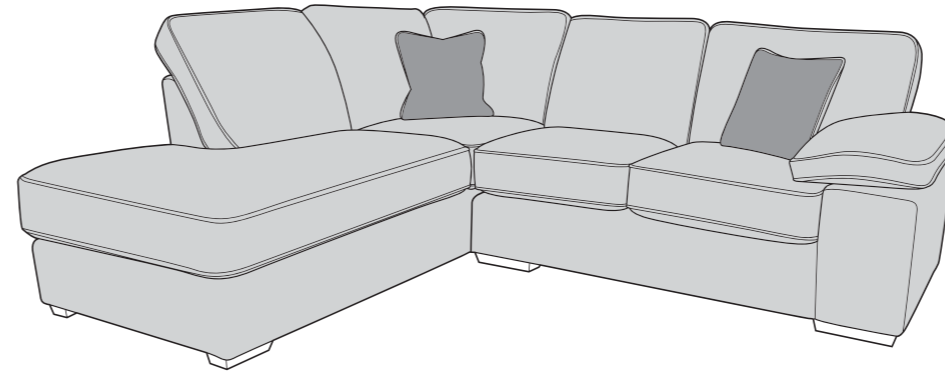

Lara Collection

LH2. RFC chaise group shown in Henman Shark (Cover 1) and Otto Slate (Cover 2).
Affinity Swivel accent chair shown in Henman Moss (Cover 1) and Otto Slate (Cover 2).

Colours represented are to be used as a guide only, colour shadings can vary slightly from each roll of fabric. Please refer to manufacturers swatch for more colour options.

DuoFlex

29/01/2025

LARA COVER GUIDE - STANDARD BACK

Please use this guide when ordering the following pieces to clarify cover options.

Chaise Group: LH2, RFC

Chaise Group: LFC, RH2

4 Seater Sofa (4ST)

3 Seater Sofa (3ST)

2 Seater Sofa (2ST)

Arm Chair (1ST)

-  **COVER 1**
(BODY)
-  **COVER 2**
(SCATTER)

Scatter Cushions

Front = Cover 2
Piping = Cover 1
Back = Cover 1

SUGGESTED ACCENT PIECES

Affinity Swivel Chair (SWC)

Storage Footstool (FSS)

Illustrations used for reference only.

Check the diagonal access dimension to ensure furniture will fit in your home.

DuoFlex

A high density foam seat with a foam wrap. DuoFlex seat cushions are fully reversible.