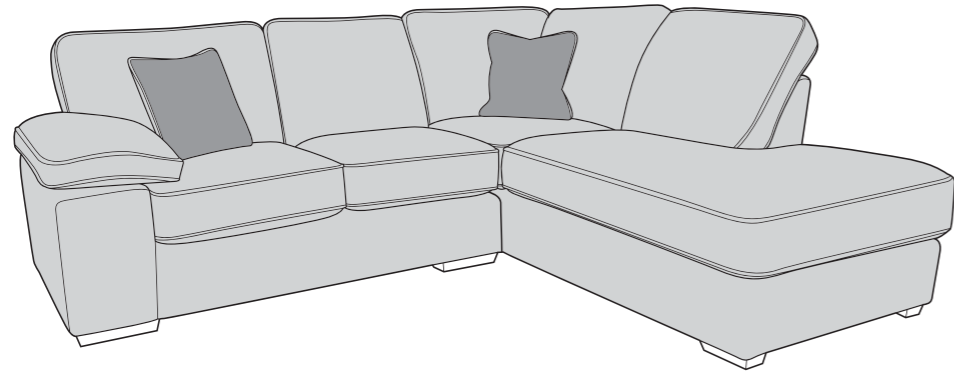

Lara Collection

LH2. RFC chaise group shown in Henman Shark (Cover 1) and Otto Slate (Cover 2).
Affinity Swivel accent chair shown in Henman Moss (Cover 1) and Otto Slate (Cover 2).

Colours represented are to be used as a guide only, colour shadings can vary slightly from each roll of fabric. Please refer to manufacturers swatch for more colour options.

DuoFlex

29/01/2025

LARA COVER GUIDE - STANDARD BACK

Please use this guide when ordering the following pieces to clarify cover options.

Chaise Group: LH2, RFC

Chaise Group: LFC, RH2

4 Seater Sofa (4ST)

3 Seater Sofa (3ST)

2 Seater Sofa (2ST)

Arm Chair (1ST)

-  **COVER 1**
(BODY)
-  **COVER 2**
(SCATTER)

Scatter Cushions

Front = Cover 2
Piping = Cover 1
Back = Cover 1

SUGGESTED ACCENT PIECES

Affinity Swivel Chair (SWC)

Storage Footstool (FSS)

Illustrations used for reference only.

Check the diagonal access dimension to ensure furniture will fit in your home.

DuoFlex

A high density foam seat with a foam wrap. DuoFlex seat cushions are fully reversible.