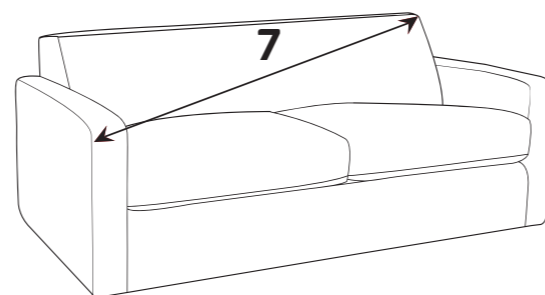

LARA DIMENSIONS (CM)

AVAILABLE PIECES	HEIGHT 1	WIDTH 2	DEPTH 3	SEAT HEIGHT 4	SEAT DEPTH 5	SEAT WIDTH 6	ACCESS DIAGONAL 7	OUTBACK HEIGHT 8	ARM HEIGHT 9	WEIGHT (KG)
LH2, RFC GROUP or LFC, RH2 GROUP	92	259	220	52	N/A	N/A	N/A	71	61	113
LH2/RH2 UNIT	92	162	97	52	60	144	208	71	61	53.5
LFC/RFC UNIT	92	220	97	52	60	N/A	186	71	N/A	59.5
4 SEATER SOFA (4ST)	92	239	97	52	60	156	250	71	61	66
3 SEATER SOFA (3ST)	92	212	97	52	60	147	227	71	61	62
2 SEATER SOFA (2ST)	92	184	97	52	60	115	206	71	61	58
ARM CHAIR (1ST)	92	107	97	52	60	55	137	71	61	39.5
ACCENT PIECES										
AFFINITY SWIVEL CHAIR (SWC)	90	114	111	N/A	N/A	N/A	N/A	N/A	N/A	34
STORAGE FOOTSTOOL (FSS)	45	63	50	N/A	N/A	N/A	75	N/A	N/A	12.5

* Serpentine seat & silent wire.

* Elasticated back webbing.

DIMENSION GUIDE

1 - HEIGHT
2 - WIDTH

3 - DEPTH
4 - SEAT HEIGHT

5 - SEAT DEPTH (STD & PILLOW)
6 - SEAT WIDTH

7 - DIAGONAL ACCESS
8 - OUTBACK HEIGHT
9 - ARM HEIGHT

Illustrations used for reference only.

Check the diagonal access dimension to ensure furniture will fit in your home.

DuoFlex

A high density foam seat with a foam wrap. DuoFlex seat cushions are fully reversible.