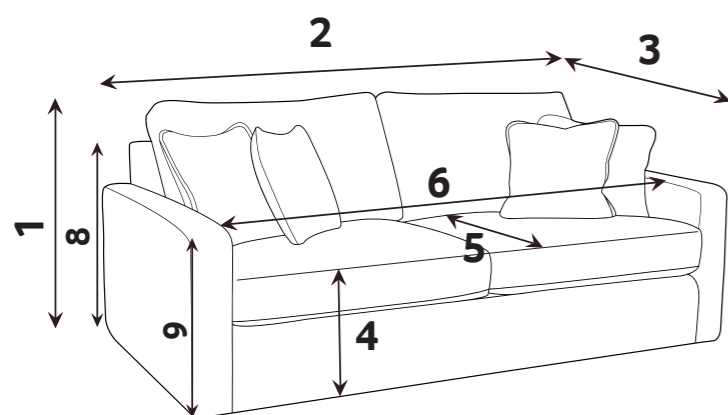

2 Seater Sofa (2ST)

Arm Chair (1ST)

-  **COVER 1**
(BODY)
-  **COVER 2**
(SCATTER)

Scatter Cushions

Front = Cover 2
Piping = Cover 1
Back = Cover 1

SUGGESTED ACCENT PIECES

Affinity Swivel Chair (SWC)

Storage Footstool (FSS)

LARA DIMENSIONS (CM)

AVAILABLE PIECES	HEIGHT 1	WIDTH 2	DEPTH 3	SEAT HEIGHT 4	SEAT DEPTH 5	SEAT WIDTH 6	ACCESS DIAGONAL 7	OUTBACK HEIGHT 8	ARM HEIGHT 9	WEIGHT (KG)
LH2, RFC GROUP or LFC, RH2 GROUP	92	259	220	52	N/A	N/A	N/A	71	61	113
LH2/RH2 UNIT	92	162	97	52	60	144	208	71	61	53.5
LFC/RFC UNIT	92	220	97	52	60	N/A	186	71	N/A	59.5
4 SEATER SOFA (4ST)	92	239	97	52	60	156	250	71	61	66
3 SEATER SOFA (3ST)	92	212	97	52	60	147	227	71	61	62
2 SEATER SOFA (2ST)	92	184	97	52	60	115	206	71	61	58
ARM CHAIR (1ST)	92	107	97	52	60	55	137	71	61	39.5
ACCENT PIECES										
AFFINITY SWIVEL CHAIR (SWC)	90	114	111	N/A	N/A	N/A	N/A	N/A	N/A	34
STORAGE FOOTSTOOL (FSS)	45	63	50	N/A	N/A	N/A	75	N/A	N/A	12.5

* Serpentine seat & silent wire.

* Elasticated back webbing.

DIMENSION GUIDE

1 - HEIGHT
2 - WIDTH

3 - DEPTH
4 - SEAT HEIGHT

5 - SEAT DEPTH (STD & PILLOW)
6 - SEAT WIDTH

7 - DIAGONAL ACCESS
8 - OUTBACK HEIGHT
9 - ARM HEIGHT