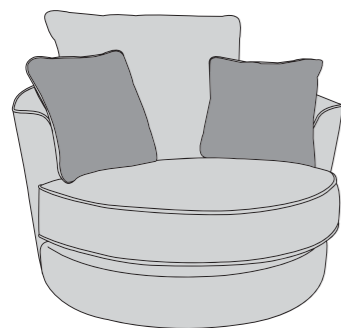

DuoFlex

29/01/2025

LARA COVER GUIDE - STANDARD BACK

Please use this guide when ordering the following pieces to clarify cover options.

Chaise Group: LH2, RFC

Chaise Group: LFC, RH2

4 Seater Sofa (4ST)

3 Seater Sofa (3ST)

2 Seater Sofa (2ST)

Arm Chair (1ST)

-  **COVER 1**
(BODY)
-  **COVER 2**
(SCATTER)

Scatter Cushions

Front = Cover 2
Piping = Cover 1
Back = Cover 1

SUGGESTED ACCENT PIECES

Affinity Swivel Chair (SWC)

Storage Footstool (FSS)

LARA DIMENSIONS (CM)

AVAILABLE PIECES	HEIGHT 1	WIDTH 2	DEPTH 3	SEAT HEIGHT 4	SEAT DEPTH 5	SEAT WIDTH 6	ACCESS DIAGONAL 7	OUTBACK HEIGHT 8	ARM HEIGHT 9	WEIGHT (KG)
LH2, RFC GROUP or LFC, RH2 GROUP	92	259	220	52	N/A	N/A	N/A	71	61	113
LH2/RH2 UNIT	92	162	97	52	60	144	208	71	61	53.5
LFC/RFC UNIT	92	220	97	52	60	N/A	186	71	N/A	59.5
4 SEATER SOFA (4ST)	92	239	97	52	60	156	250	71	61	66
3 SEATER SOFA (3ST)	92	212	97	52	60	147	227	71	61	62
2 SEATER SOFA (2ST)	92	184	97	52	60	115	206	71	61	58
ARM CHAIR (1ST)	92	107	97	52	60	55	137	71	61	39.5
ACCENT PIECES										
AFFINITY SWIVEL CHAIR (SWC)	90	114	111	N/A	N/A	N/A	N/A	N/A	N/A	34
STORAGE FOOTSTOOL (FSS)	45	63	50	N/A	N/A	N/A	75	N/A	N/A	12.5