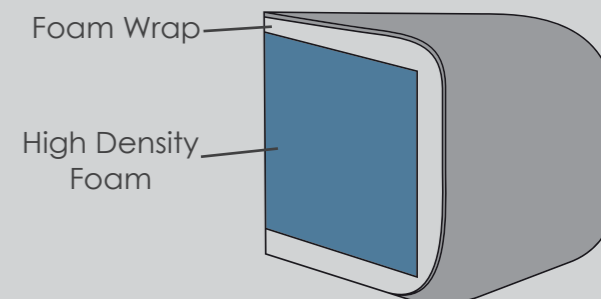

CARE GUIDE

To improve the longevity of your hand-made furniture, we recommend turning cushions often to ensure even wear over time. For further information on maintaining your furniture, please refer to the Care Guide located under the seat platform.

The DuoFlex seat interior has been granted the FIRA GOLD Award, a mark of quality underpinning all necessary testing of the product materials, design and production techniques.